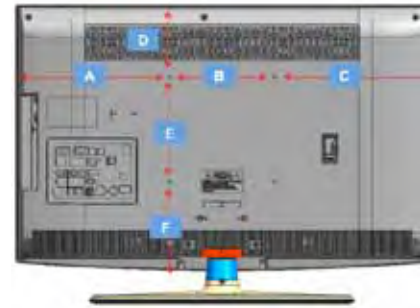

LN32D468E1HXZA 32" Interactive Commercial LCD HDTV

DIMENSIONS

Note	A	B	C	D	E	F	G	H	K	L	M	N
Size (in)	30.9	27.5	19.8	22.3	1.5	2.7	1.7	19.8	9.9	3.1		

Note	Size (inches)
A	11.3
B	7.9
C	11.3
D	5.2
E	7.9
F	6.6