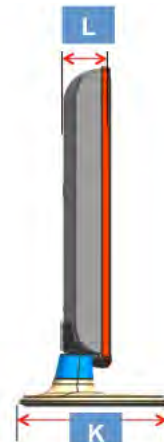

Pro:Idiom™

LN32D468E1HXZA 32" Interactive Commercial LCD HDTV

DIMENSIONS

Note	A	B	C	D	E	F	G	H	K	L	M	N
Size (in)	30.9	27.5	19.8	22.3	1.5	2.7	1.7	19.8	9.9	3.1		

Note	Size (inches)
A	11.3
B	7.9
C	11.3
D	5.2
E	7.9
F	6.6