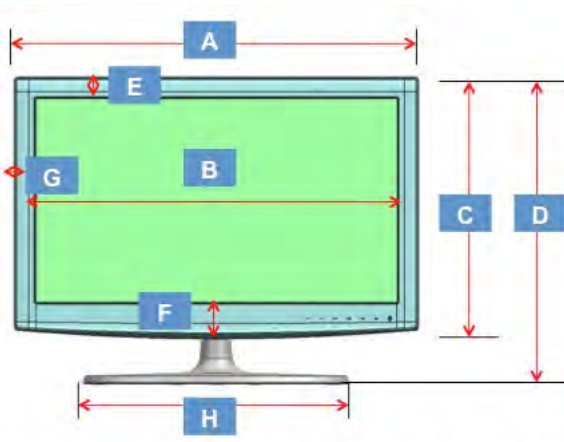

Pro:Idiom™

LN32D468E1HXZA 32" Interactive Commercial LCD HDTV

DIMENSIONS

Note	A	B	C	D	E	F	G	H	K	L	M	N
Size (in)	30.9	27.5	19.8	22.3	1.5	2.7	1.7	19.8	9.9	3.1		

Note	Size (inches)
A	11.3
B	7.9
C	11.3
D	5.2
E	7.9
F	6.6

SIRCH - Samsung Interactive Remote Control for Hospitality (Optional equipment purchase required.)

Hotel Installer can Edit hotel Install Menu/Channel Map data by SIRCH windows application program.

TCP/IP
(Windows Remote Access)