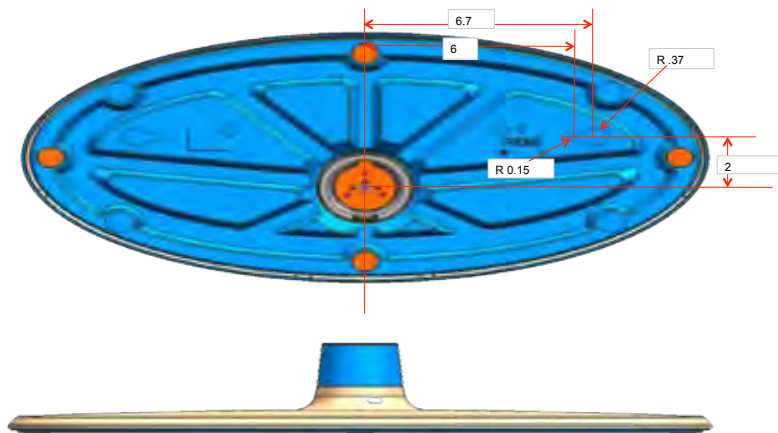

Pro:Idiom™

LN32D468E1HXZA 32" Interactive Commercial LCD HDTV

DIMENSIONS

Note	A	B	C	D	E	F	G	H	K	L	M	N
Size (in)	30.9	27.5	19.8	22.3	1.5	2.7	1.7	19.8	9.9	3.1		

Note	Size (inches)
A	11.3
B	7.9
C	11.3
D	5.2
E	7.9
F	6.6

SIRCH - Samsung Interactive Remote Control for Hospitality (Optional equipment purchase required.)

Hotel Installer can Edit hotel Install Menu/Channel Map data by SIRCH windows application program.

TCP/IP
(Windows Remote Access)