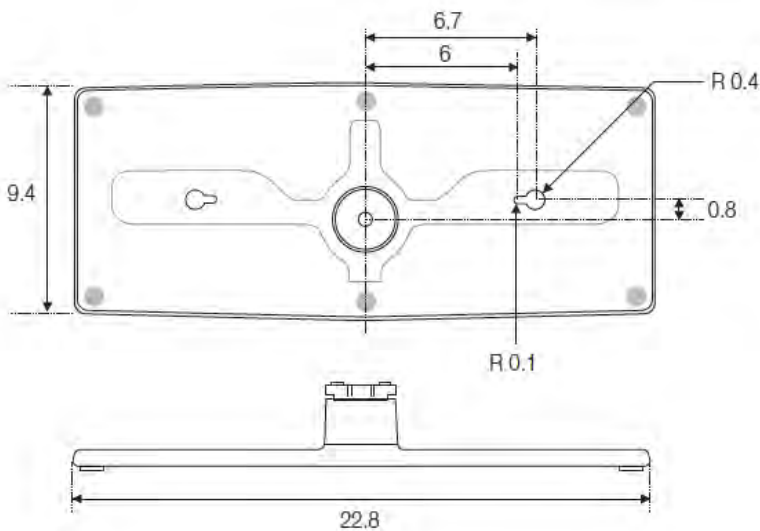

LN37D560F9HXZA 37" Interactive Commercial LCD HDTV

DIMENSIONS

(Unit: inches)

1	2	3	4	5	6	7	8
35,5	32,4	18,3	22,8	22,1	24,2	3	9,4

SIRCH - Samsung Interactive Remote Control for Hospitality (Optional equipment purchase required.)