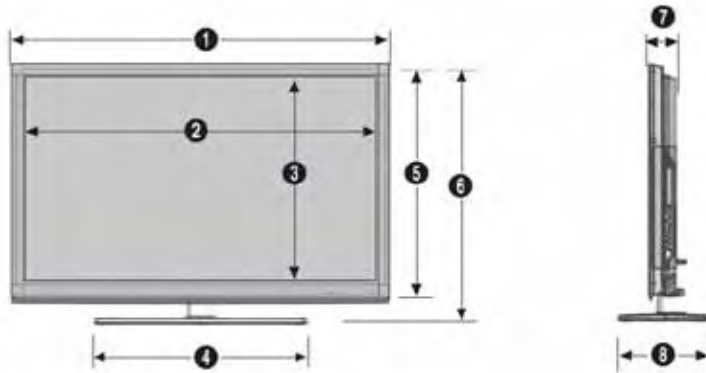

LN37D560F9HXZA 37" Interactive Commercial LCD HDTV

DIMENSIONS

(Unit: inches)

1	2	3	4	5	6	7	8
35,5	32,4	18,3	22,8	22,1	24,2	3	9,4

SIRCH - Samsung Interactive Remote Control for Hospitality (Optional equipment purchase required.)