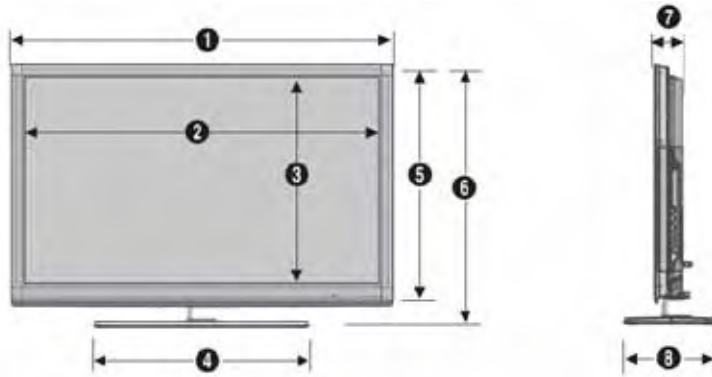

Pro:Idiom™

SAMSUNG

LN40D568F9HXZA 40" Interactive Commercial LCD HDTV

DIMENSIONS

(Unit: inches)

1	2	3	4	5	6	7	8
38.1	35	19.7	22.8	23.6	25.7	3.1	9.4

SIRCH - Samsung Interactive Remote Control for Hospitality (Optional equipment purchase required.)