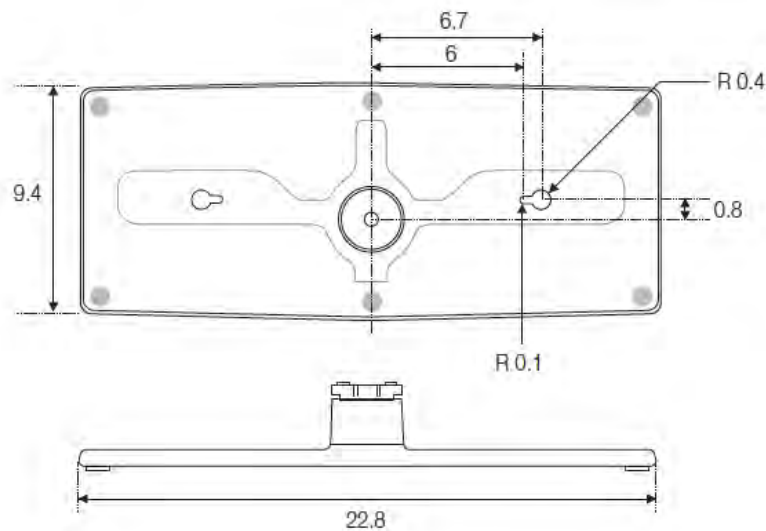

Pro:Idiom™

SAMSUNG

LN40D568F9HXZA 40" Interactive Commercial LCD HDTV

DIMENSIONS

(Unit: inches)

1	2	3	4	5	6	7	8
38.1	35	19.7	22.8	23.6	25.7	3.1	9.4

SIRCH - Samsung Interactive Remote Control for Hospitality (Optional equipment purchase required.)